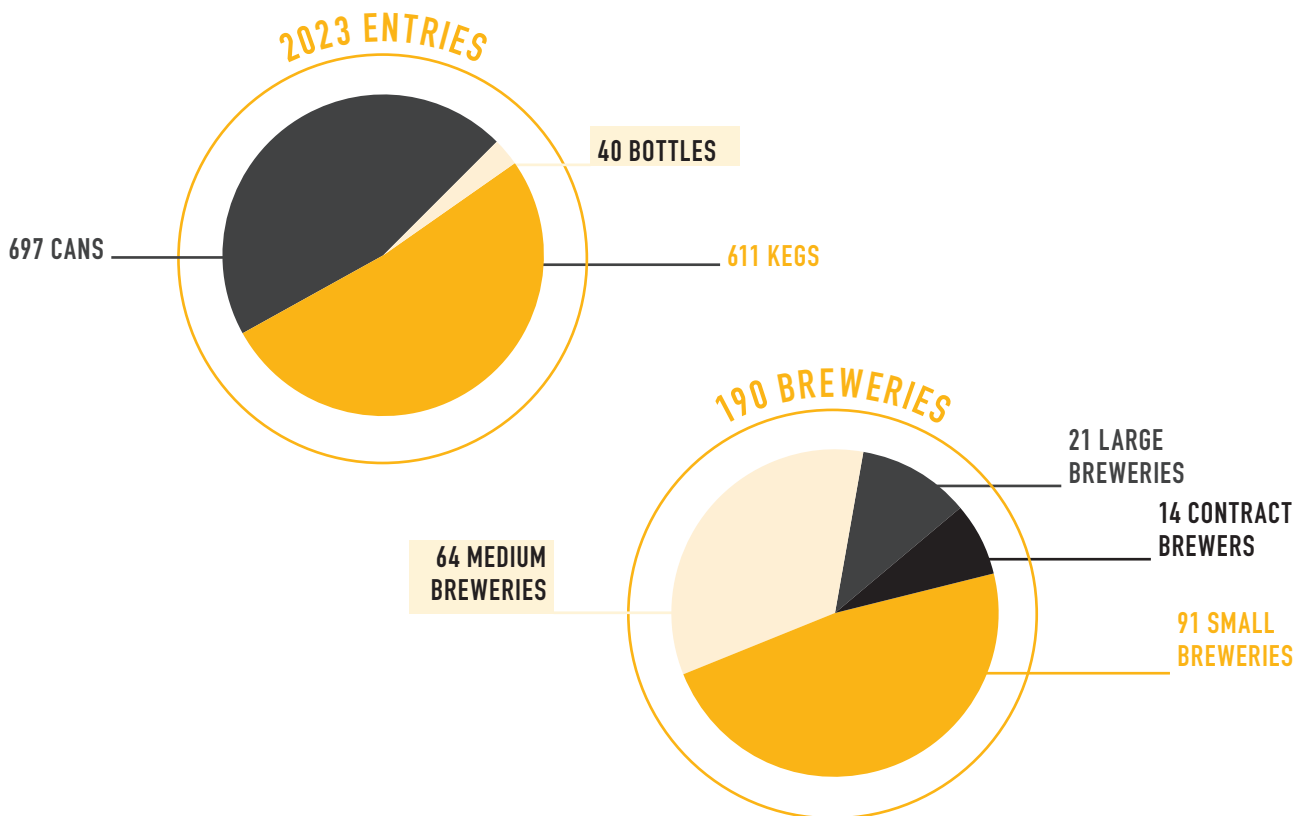

# COMPETITION STATISTICS

CLASS BREAKDOWN	GOLD	SILVER	BRONZE	TOTAL
Modern Pale Ale	19	42	66	143
Traditional Pale Ale	14	21	25	70
Amber/ Dark	8	25	26	71
Porter/ Stout	17	47	34	113
Juicy-Hazy Pale	17	30	25	93
Juicy- Hazy IPA	16	31	20	77
Specialty	22	44	31	109
Traditional Lager	11	39	43	118
Modern Lager	10	18	32	77
Modern IPA	7	12	30	54
Traditional IPA	15	24	21	73
European-Style Ale	11	18	12	43
British- Style Ale	9	15	13	42
Non Alc	2	6	5	16
Reduced Alcohol	16	31	46	118
Strong, Wood and Barrel	17	15	19	54
Sour, Fruit & Funk	18	36	16	77
	<b>229</b>	<b>454</b>	<b>464</b>	<b>1348</b>